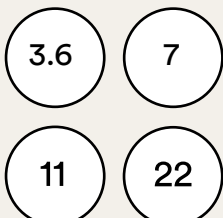

Fast charge your car

Connects with EO Pay

3-year warranty

Universal socket

Power (kW)

Colour

Dimensions

h. 360mm  
w. 165mm  
d. 155mm